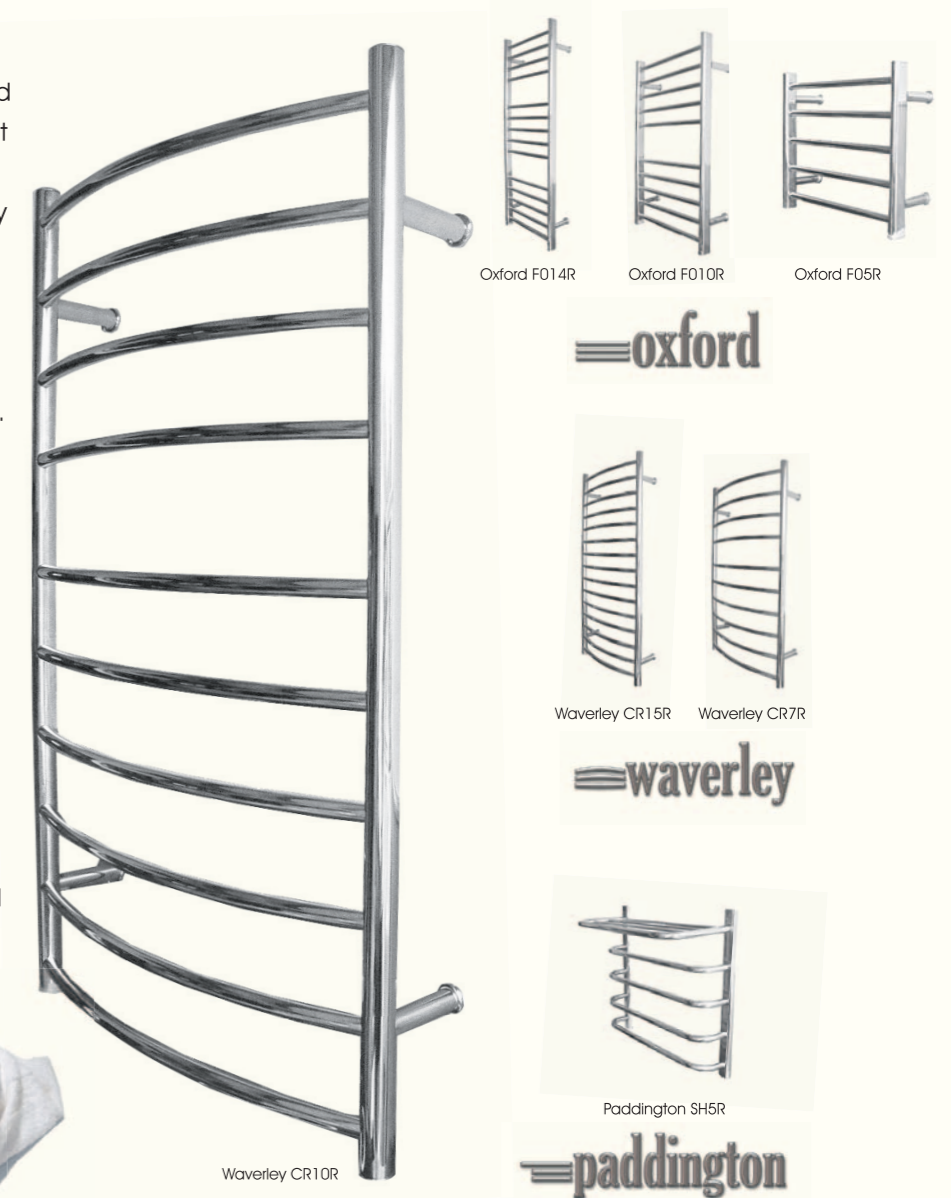

Towels are warm, fluffy, dry and waiting for you from your shower and afterwards they dry quickly. You can even dry damp clothes. That's a lot of practical convenience, at a very low running cost. A Radiance Heated Towel Rail really is an everyday luxury for the whole family.

A design for every bathroom

Radiance Heated Towel Rails come in a range of three different models - The Oxford, The Waverley and The Paddington - each boasting its own unique and stylish features to suit various bathroom decors.

Guaranteed quality

All Radiance Heated Towel Rails come with a 5 Year Replacement Warranty and are constructed from the highest quality stainless steel.

Affordable performance

For just a few cents a day to run, Radiance heated Towel Rails will give your family a touch of practical luxury, everyday!

Style	=oxford			=waverley			=paddington
Model Number	F05R	F010R	F014R	CR7R	CR10R	CR15R	SH5R
Number of Rails	5	10	14	7	10	15	5
Height (mm)	430	800	1125	700	1030	1500	570
Width (mm)	520	510	400	530	600	615	610
Depth (mm)	135	135	135	170	170	170	265
Watts	45	90	110	80	120	165	50
Finish	S/Steel	S/Steel	S/Steel	S/Steel	S/Steel	S/Steel	S/Steel
Concealed Wiring Adapter	Yes	Yes	Yes	Yes	Yes	Yes	No